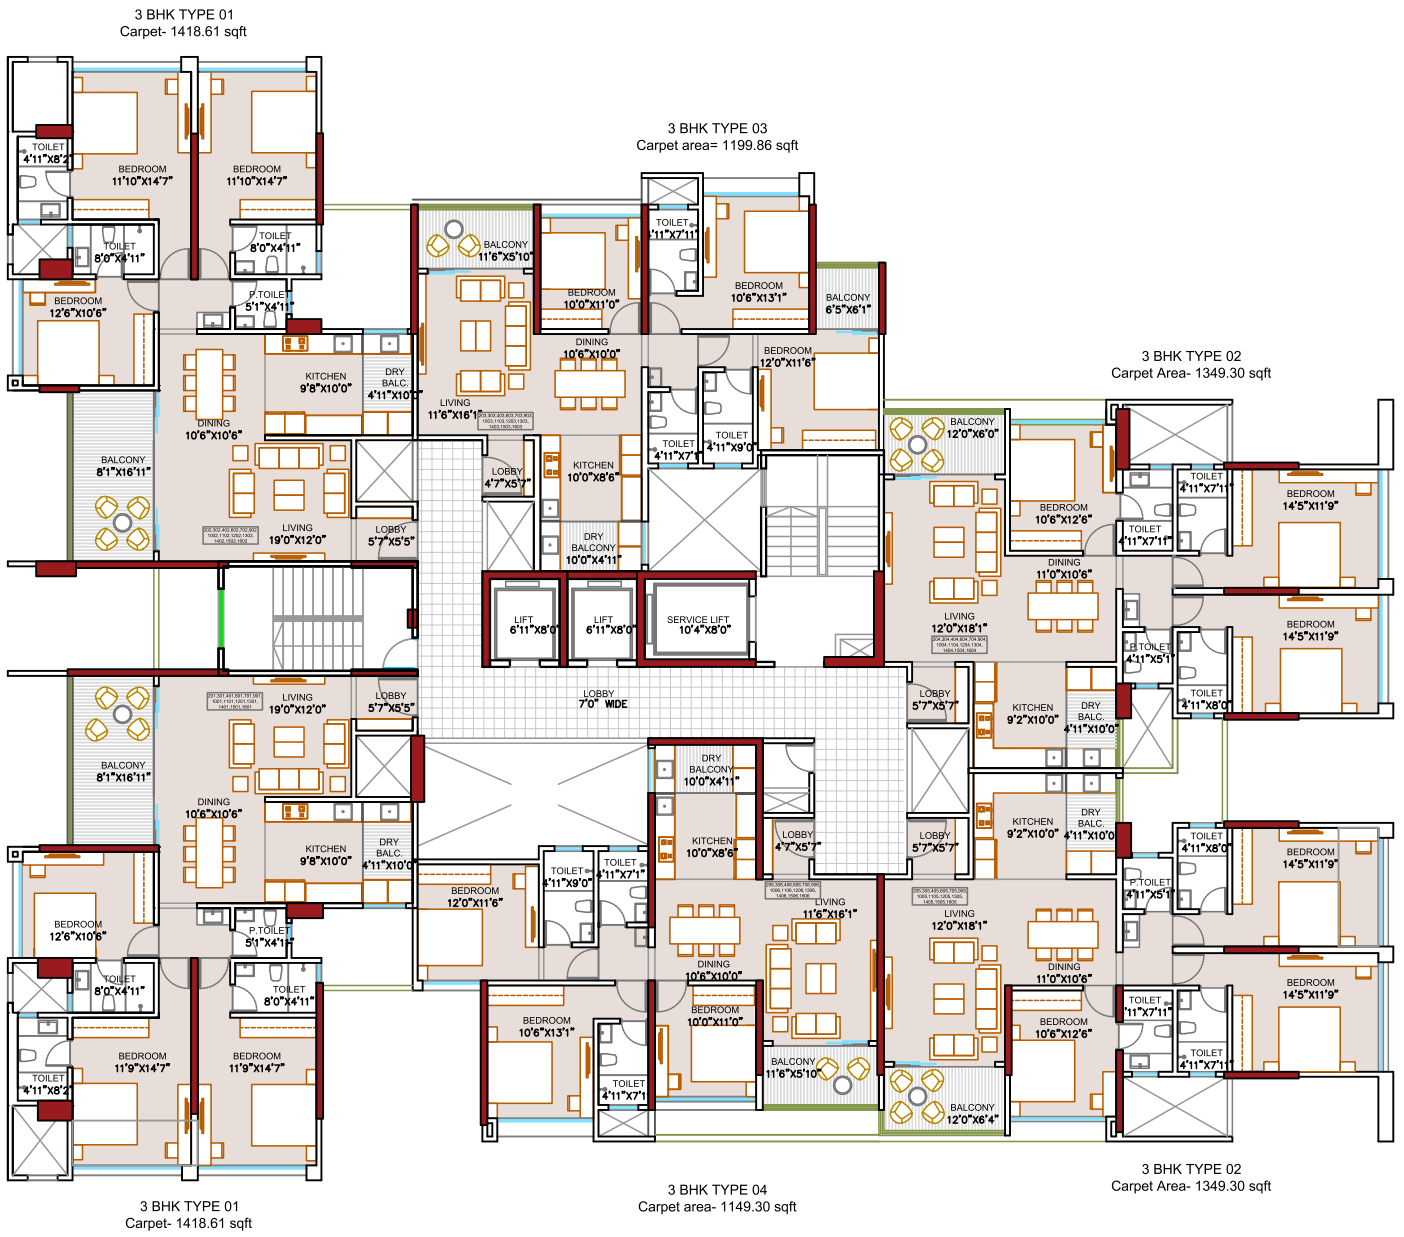

CHOOSE
A Lifestyle

TYPICAL FLOOR PLAN

1ST, 2ND, 3RD, 4TH, 5TH, 6TH, 7TH, 9TH, 10TH, 11TH, 12TH, 13TH, 15TH, 16TH, 18TH, 19TH, 20TH, 21ST FLOOR

AMENITY FLOOR PLAN

MASTER LAYOUT PLAN

Map Not To Scale

SOAK IN EVERY INCH OF PERFECTION

Booking is subject to confirmation and acceptance of T&Cs.

Note: 1) The carpet area of the unit mentioned is the flat area, after excluding external walls, but including the area under internal partition wall, as defined in the real estate (Regulation and Development) Act. as illustrated in circular no 4/2017 (MahaRera/Secy/File No. 27/84/2017) of MahaRERA
2) Internal room dimensions written in sale/ Marketing plan are from Un-finished wall to wall, to match with sanction plans.